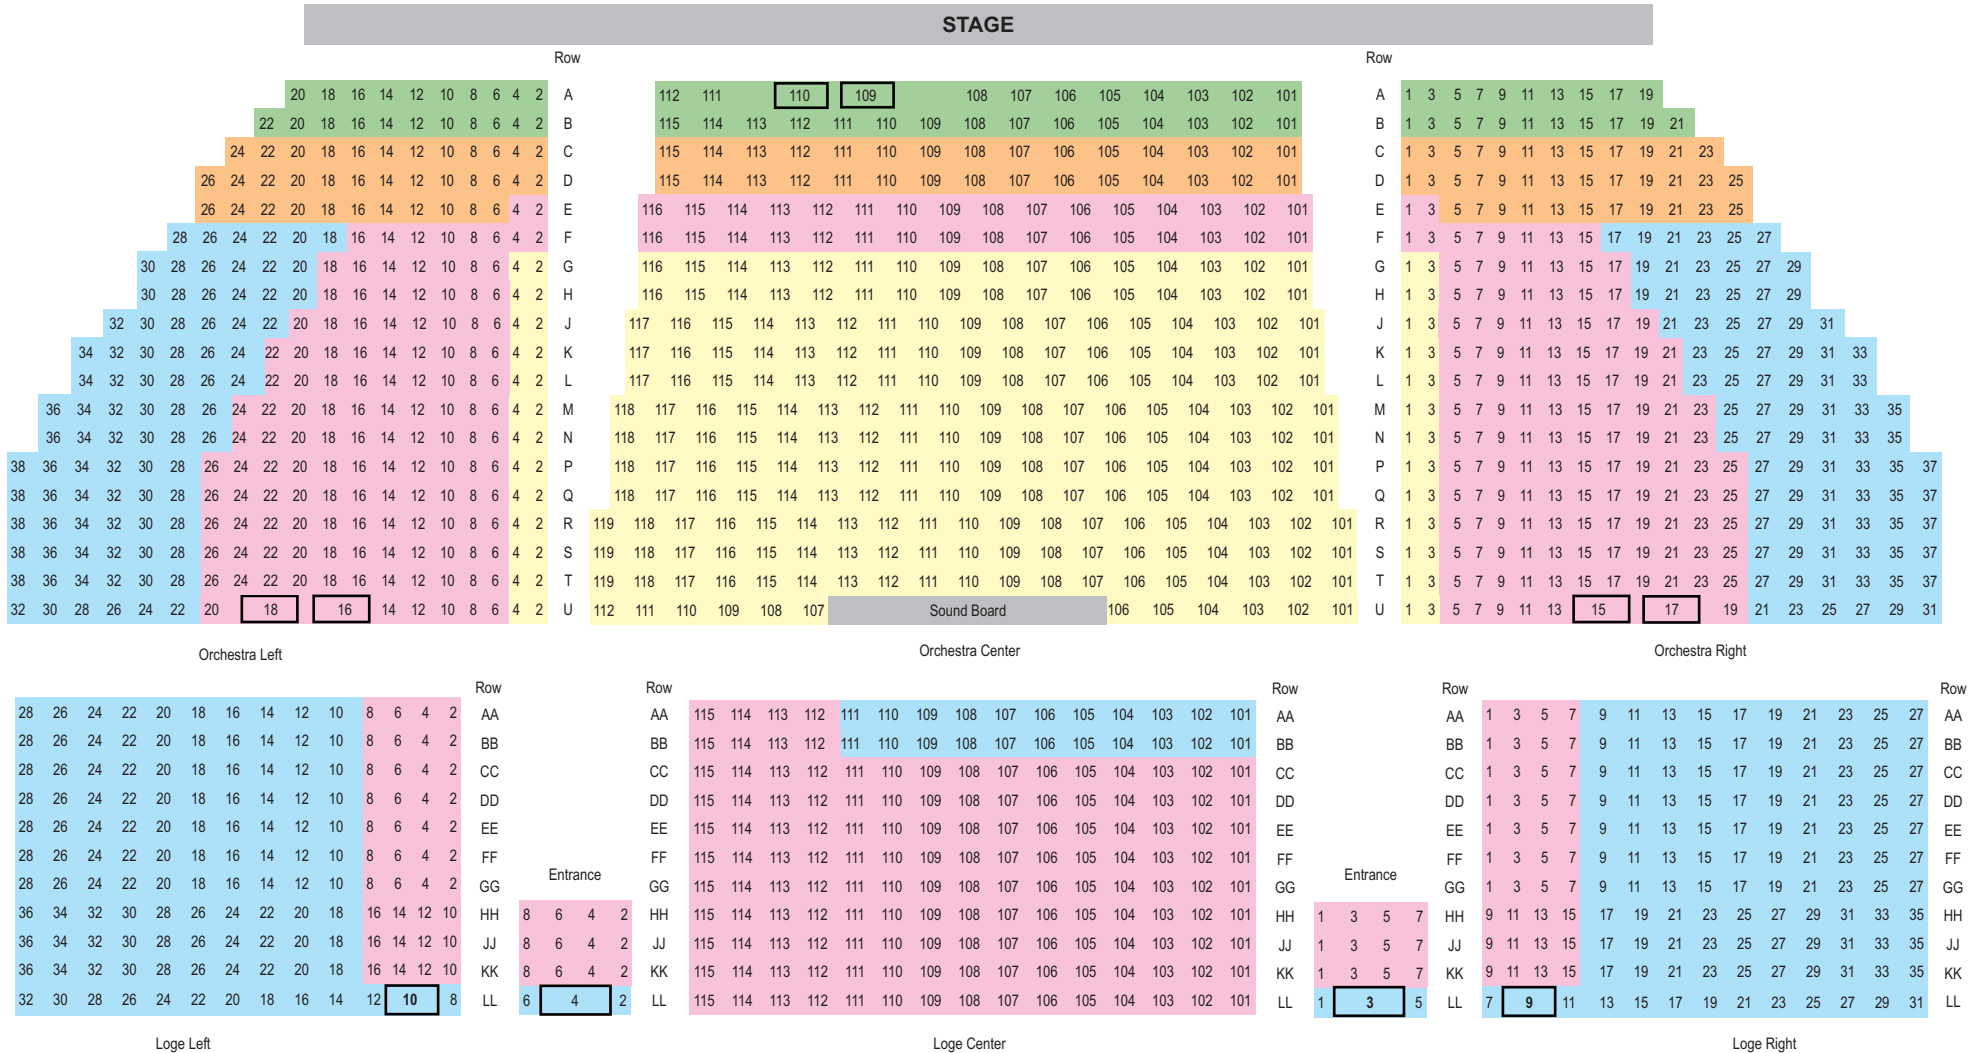

Barnstable Performing Arts Center 744 West Main Street, Hyannis, MA 02601

SEATING DIAGRAM

PRICING LEVELS

2235 Iyannough Road • West Barnstable, MA 02668
508.362.1111 • capesymphony.org